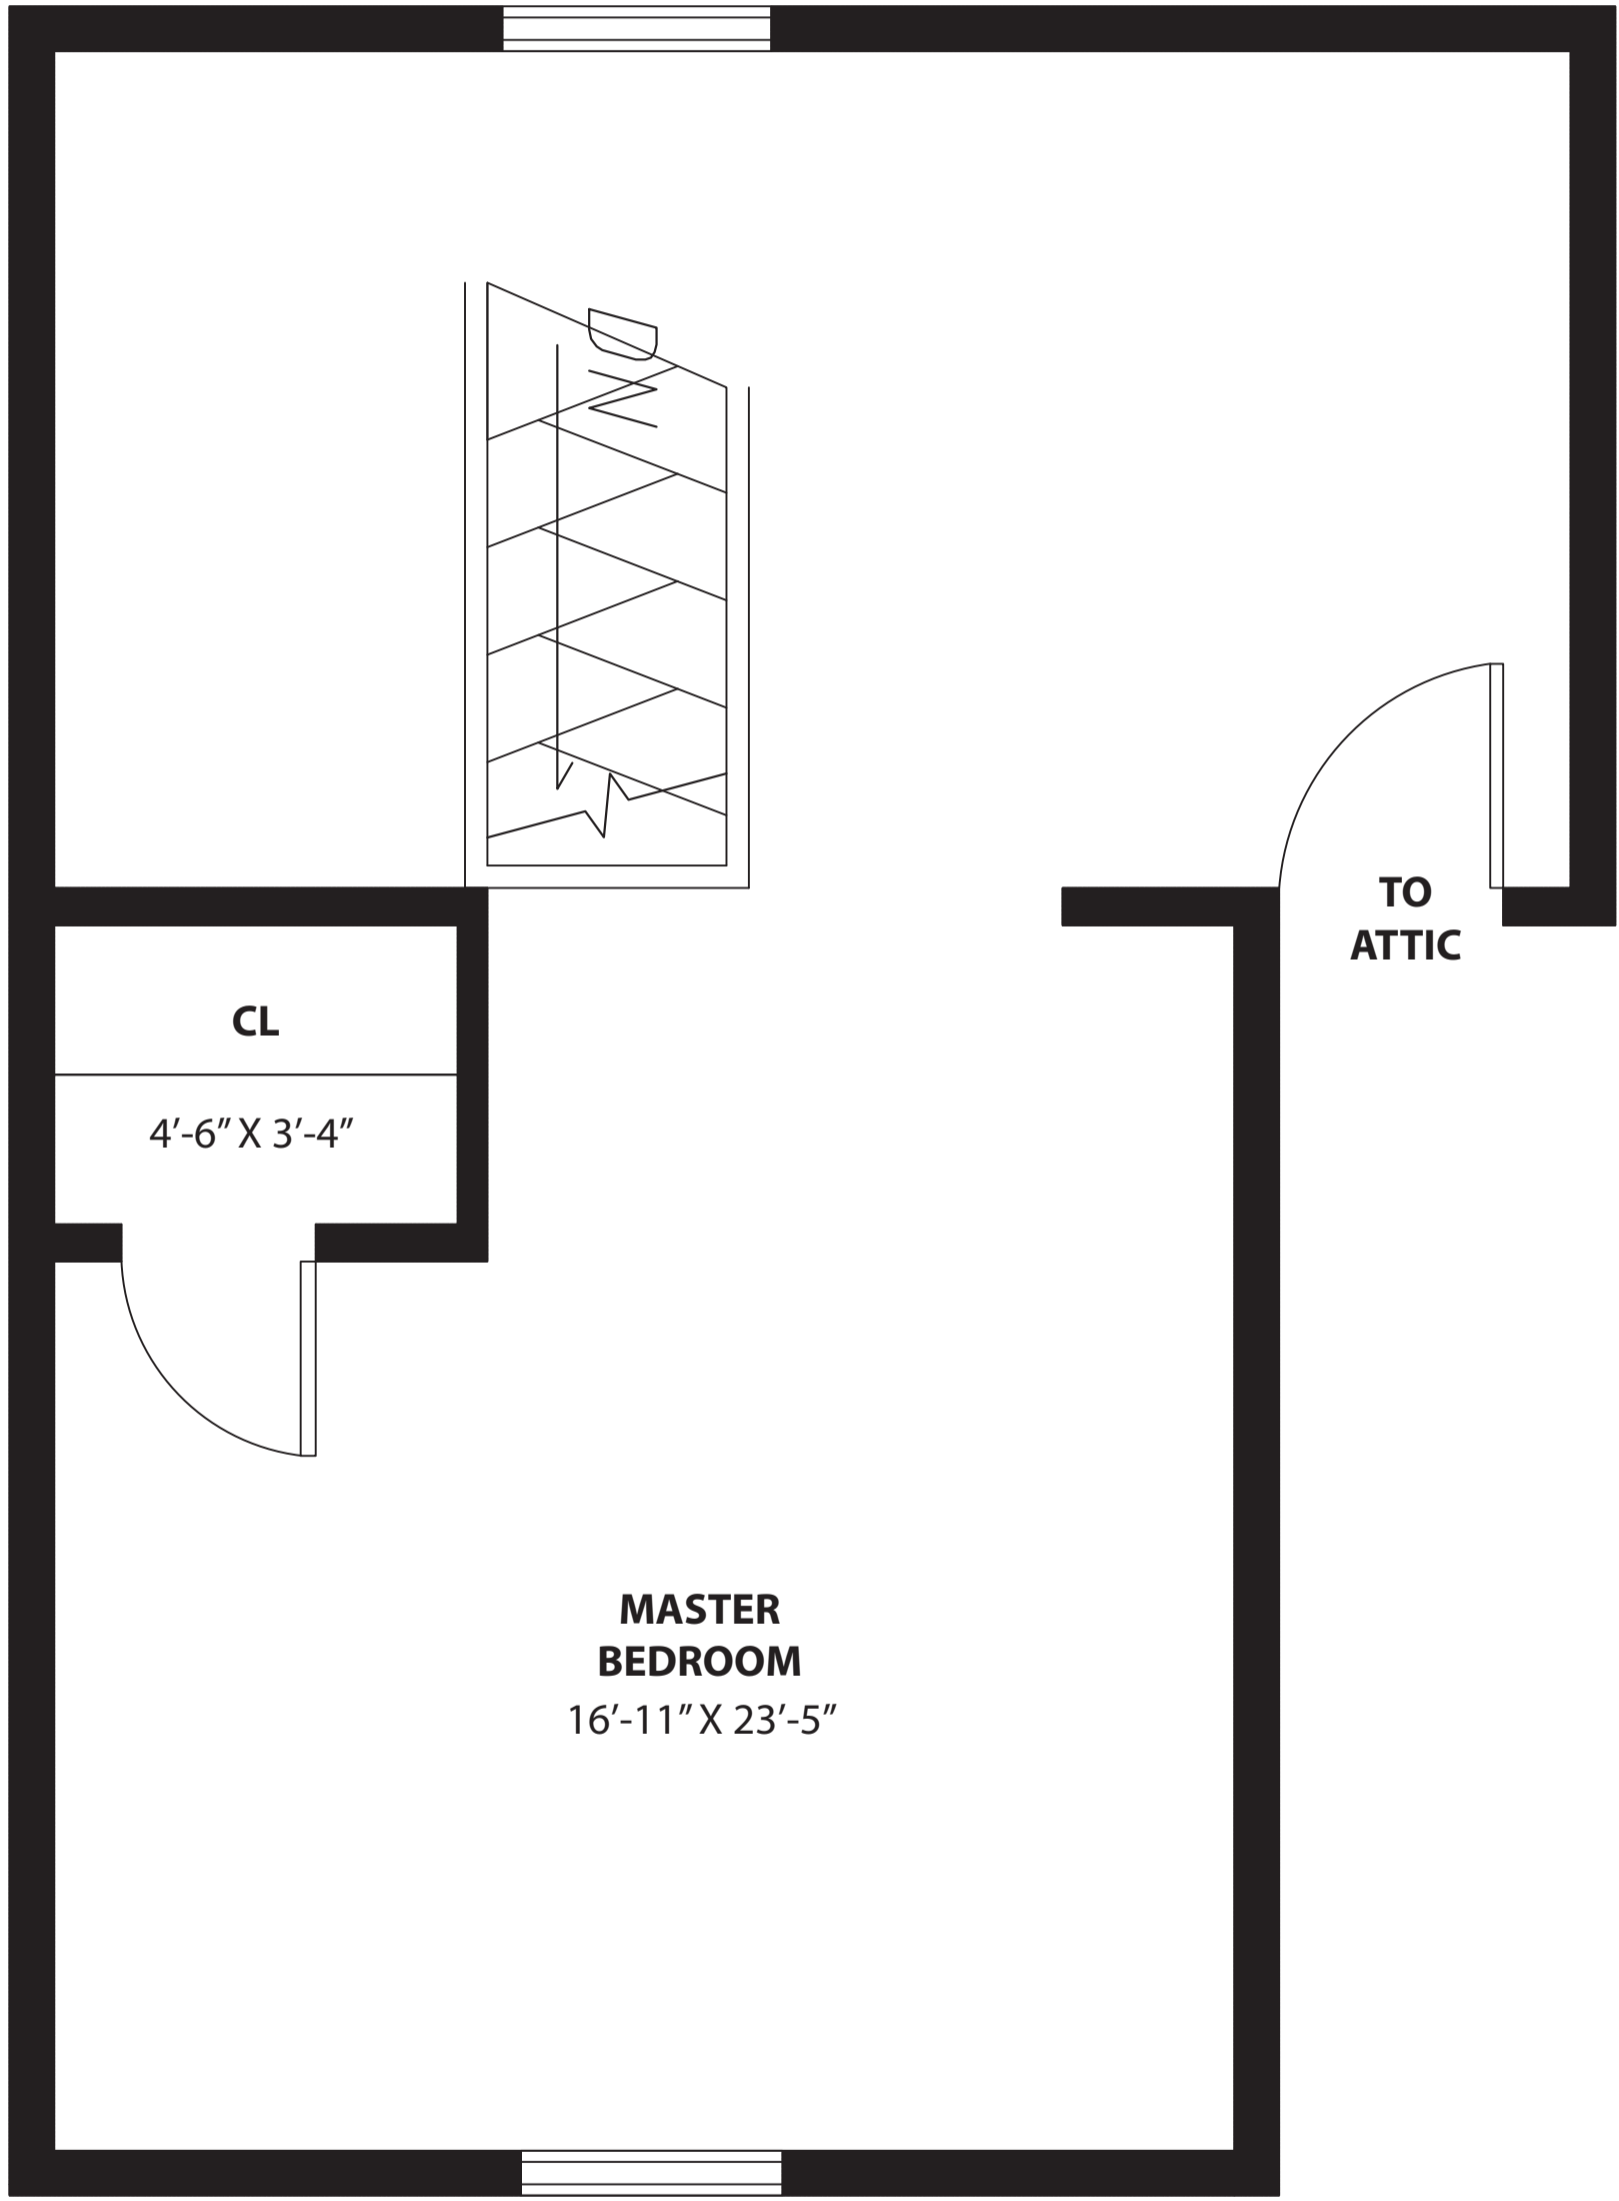

641 EAST 18TH ST

OAKLAND, CALIFORNIA

PROPERTY SQ FT INFORMATION

LIVING SPACE*: 1170 Sq Ft

* FIRST FLOOR: 786 Sq Ft

* SECOND FLOOR: 384 Sq Ft

DISCLAIMER: RENDERING BY OPEN HOMES PHOTOGRAPHY. ALL MEASUREMENTS ARE APPROXIMATE AND MAY NOT BE EXACT. DO NOT RELY ON THE ACCURACY OF THIS FLOOR PLAN WHEN DETERMINING THE PRICE OF A PROPERTY OR MAKING DECISIONS REGARDING BUYING OR SELLING OF PROPERTIES WITHOUT INDEPENDENT VERIFICATION.